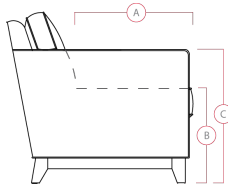

70575 BARBARA

Dimensions shown as Width x Depth x Height. Specifications are correct at time of printing and are subject to change without notice.
LHF - left hand facing RHF - right hand facing IA - inside arm to inside arm

03 Loveseat
64 x 39 x 34"
163 x 99 x 86cm
IA: 53" / 135cm

40 RHF Sofa Split
39 LHF Sofa Split
96 x 39 x 34"
244 x 99 x 86cm

04 Ottoman
53 x 27 x 16"
135 x 69 x 41cm

81 Finished Armless
Chair
29 x 39 x 34"
74 x 99 x 86cm

08 RHF Loveseat
07 LHF Loveseat
60 x 39 x 34"
152 x 99 x 86cm

91 Apartment Sofa
80 x 39 x 34"
203 x 99 x 86cm
IA: 69" / 175cm

10 Armless Chair
29 x 39 x 34"
74 x 99 x 86cm

Dimensions

- A - Seat Depth - 22" / 56cm
- B - Seat Height - 20" / 51cm
- C - Arm Height - 24" / 61cm